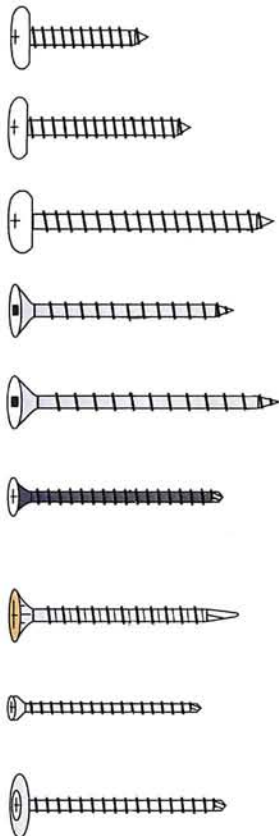

Stainless Steel Nails

Common Ring Shank
 White Painted, Checkered Head, Diamond Point
 304 stainless steel

Product Number	Description	5 lb Box	25lb Box
SSN-150	1 ½" (1lb. = 185nails) 12 gauge		
SSN-200	2" (1lb. = 140 nails) 12 gauge		

Screws

Product Number	Description	100 Screws	1000 Screws
10.100	1" #8 White Pan Head Stainless Steel #2 Sq. Dr.		
10.150	1 ½" #8 White Pan Head Stainless Steel #2 Sq. Dr.		
10.200	2" #8 White Pan Head Stainless Steel #2 Sq. Dr.		
11.162	1 5/8" #8 White Bugle Head Stainless Steel Sq. Dr.		
11.200	2" #8 White Bugle Head Stainless Steel Sq. Dr.		
12.162	1 5/8" #8 White Phillips Bugle Head Steel Drill Point		
13.162	1 5/8" #8 Grey or Beige Phillips Bugle Head High Low Thread Drill Point		
14.162	1 5/8" #8 White Trim Head Sq. Dr. Steel Drill Point		
15.162	1 5/8" #8 Wafer Head Steel Drill Point		